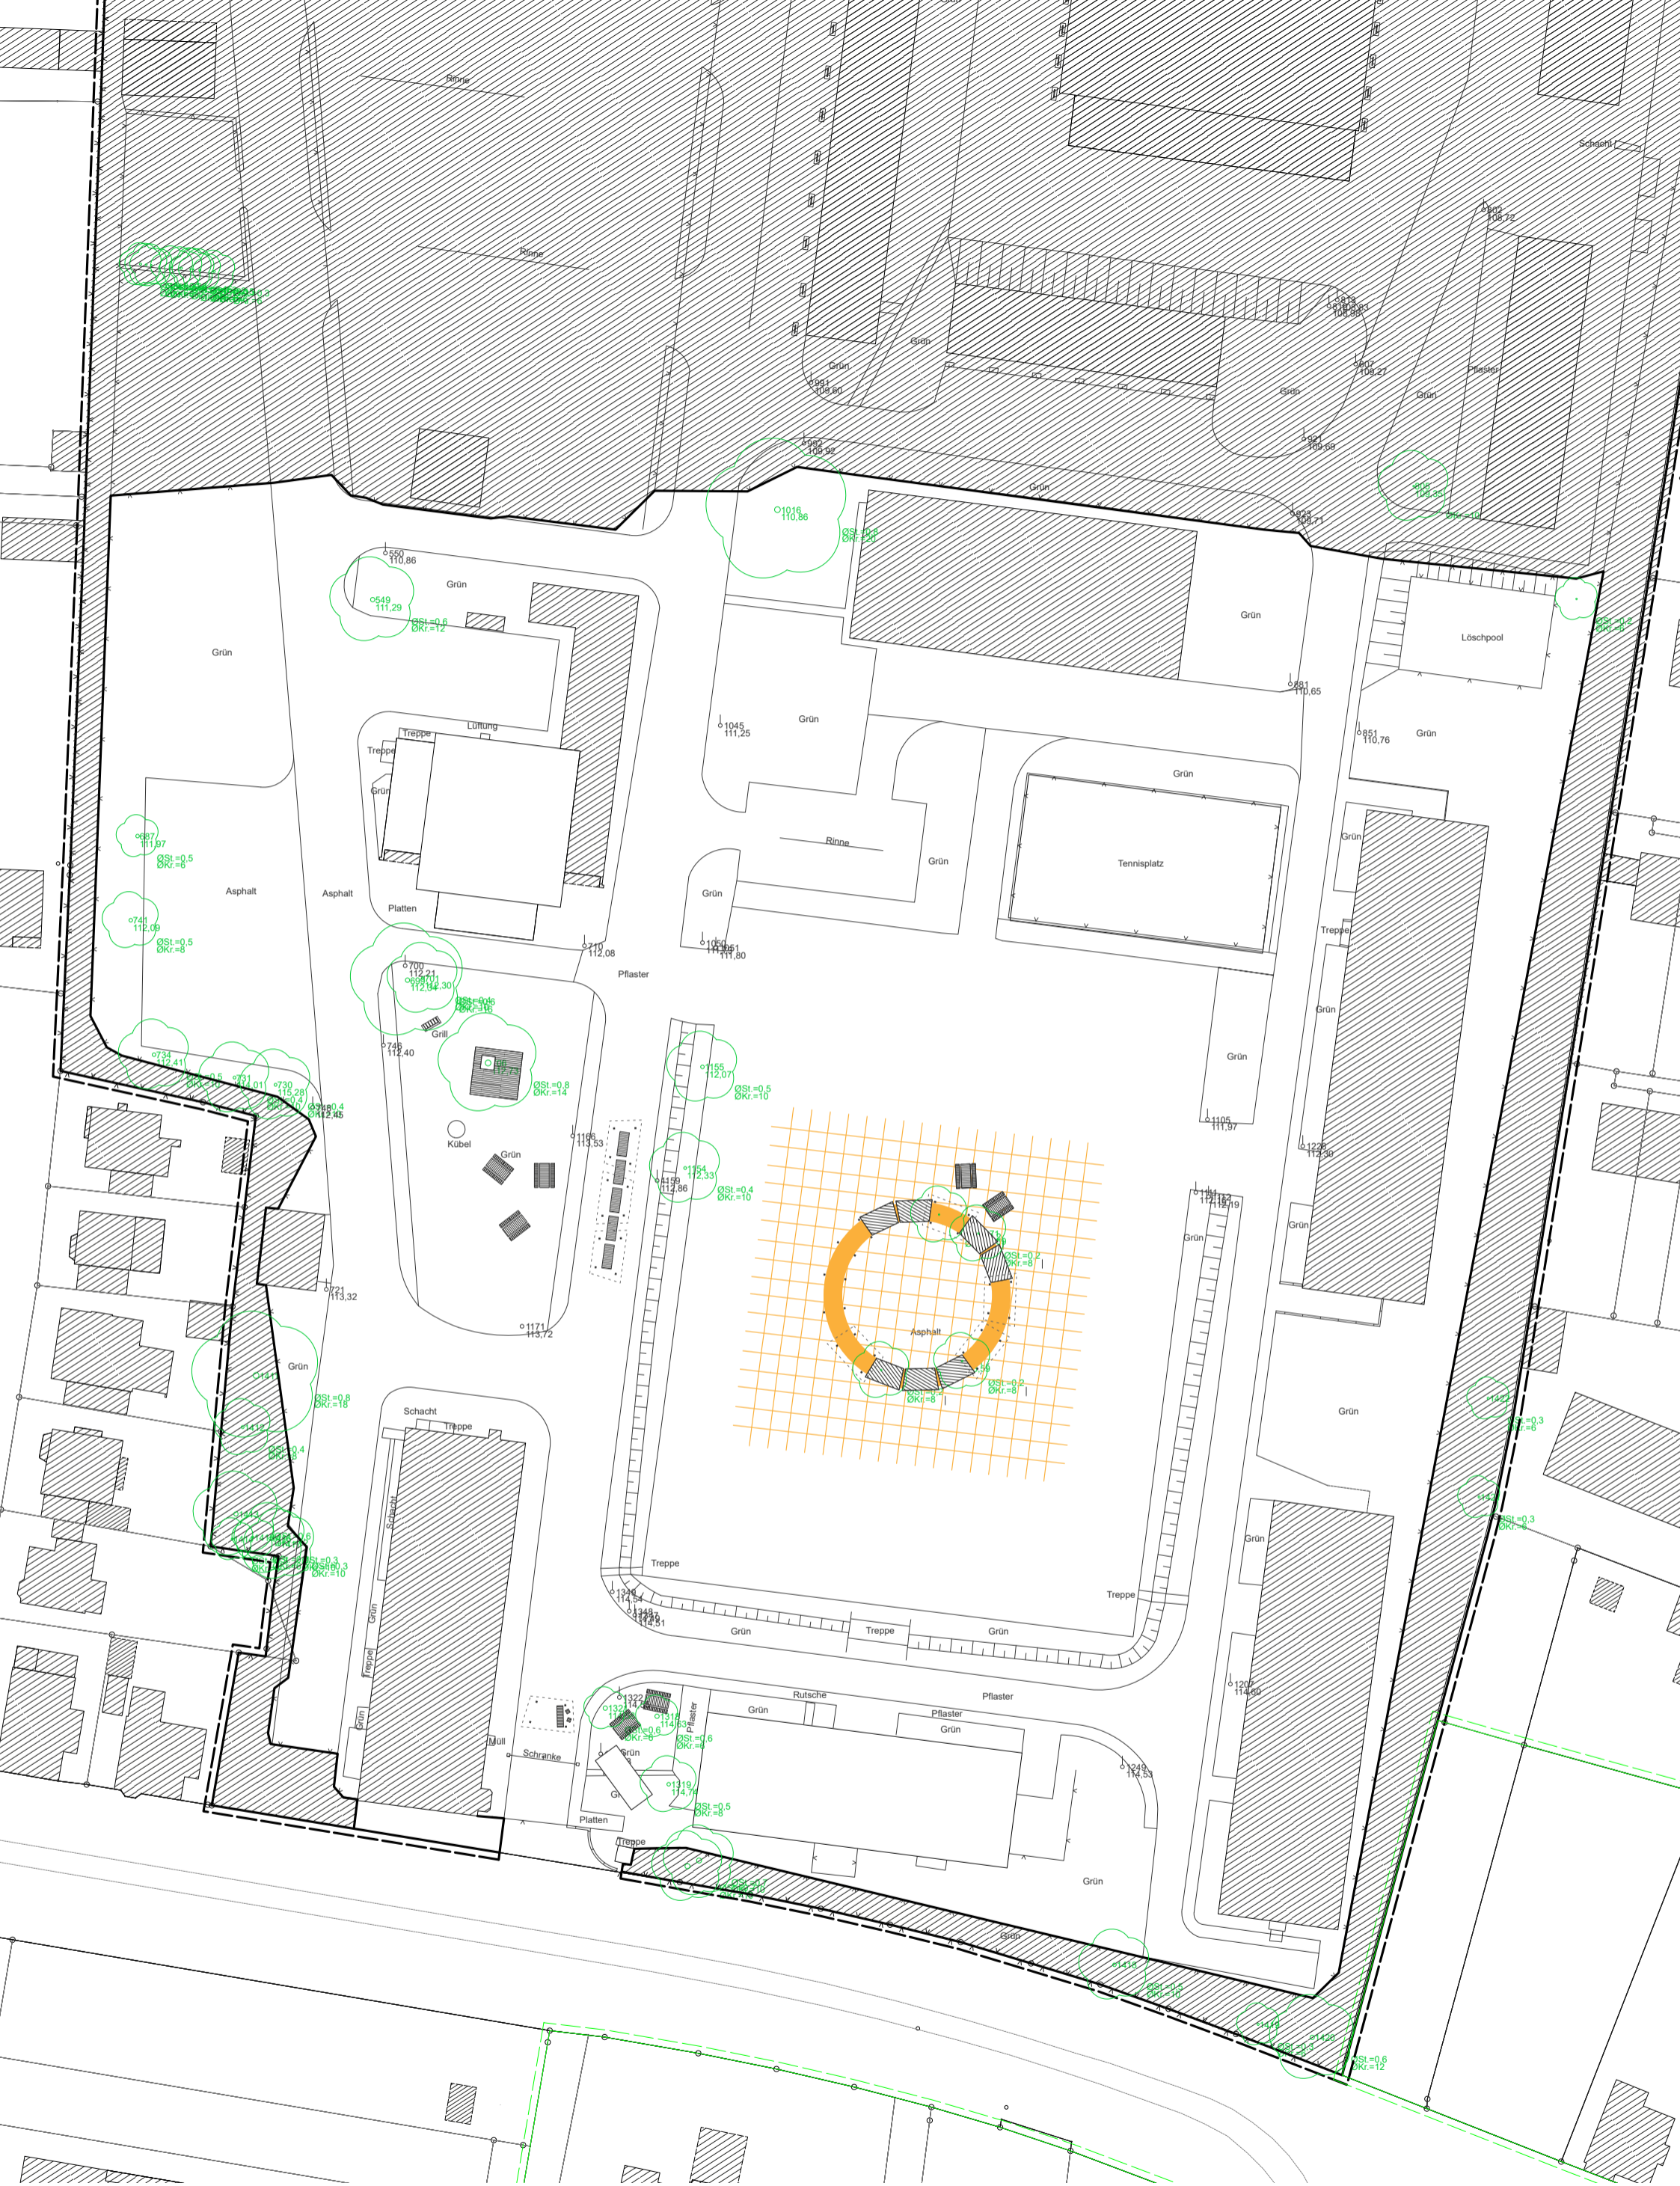

The intervention starts from a cutout of the boundless open spaces to resize the void and make it habitable, performing a sort of re-foundation of a new citadel built collectively and in a progressive way.

The new ring-shaped core is conceived as a space to be completed during the residency period: it will ultimately become an arena for running public activities and testing the new possible uses of this place. The central space is reminiscent of the vernacular architectures of nomadic populations, organized in adjacent parts around a center intended as a space for the community, but at the same time it opens up to the relationships with the surrounding spaces. These spaces will work as basic infrastructures for an interim use while waiting for the transformation that finally will return this space to the city.

date: 08/05/2022

- exhibition
- workshop
- non-movable architectural intervention footprint
- external areas of interest to the architectural intervention
- external areas of interest to the exhibition
- external areas of interest to the workshop
- areas interdicted to the public

graphics

square  
landmark  
table  
game  
...

tribune

sculpture  
game  
bench  
table  
...

square

gardens  
forest  
landmark  
...

island

stage  
fountain  
bench  
pool  
...