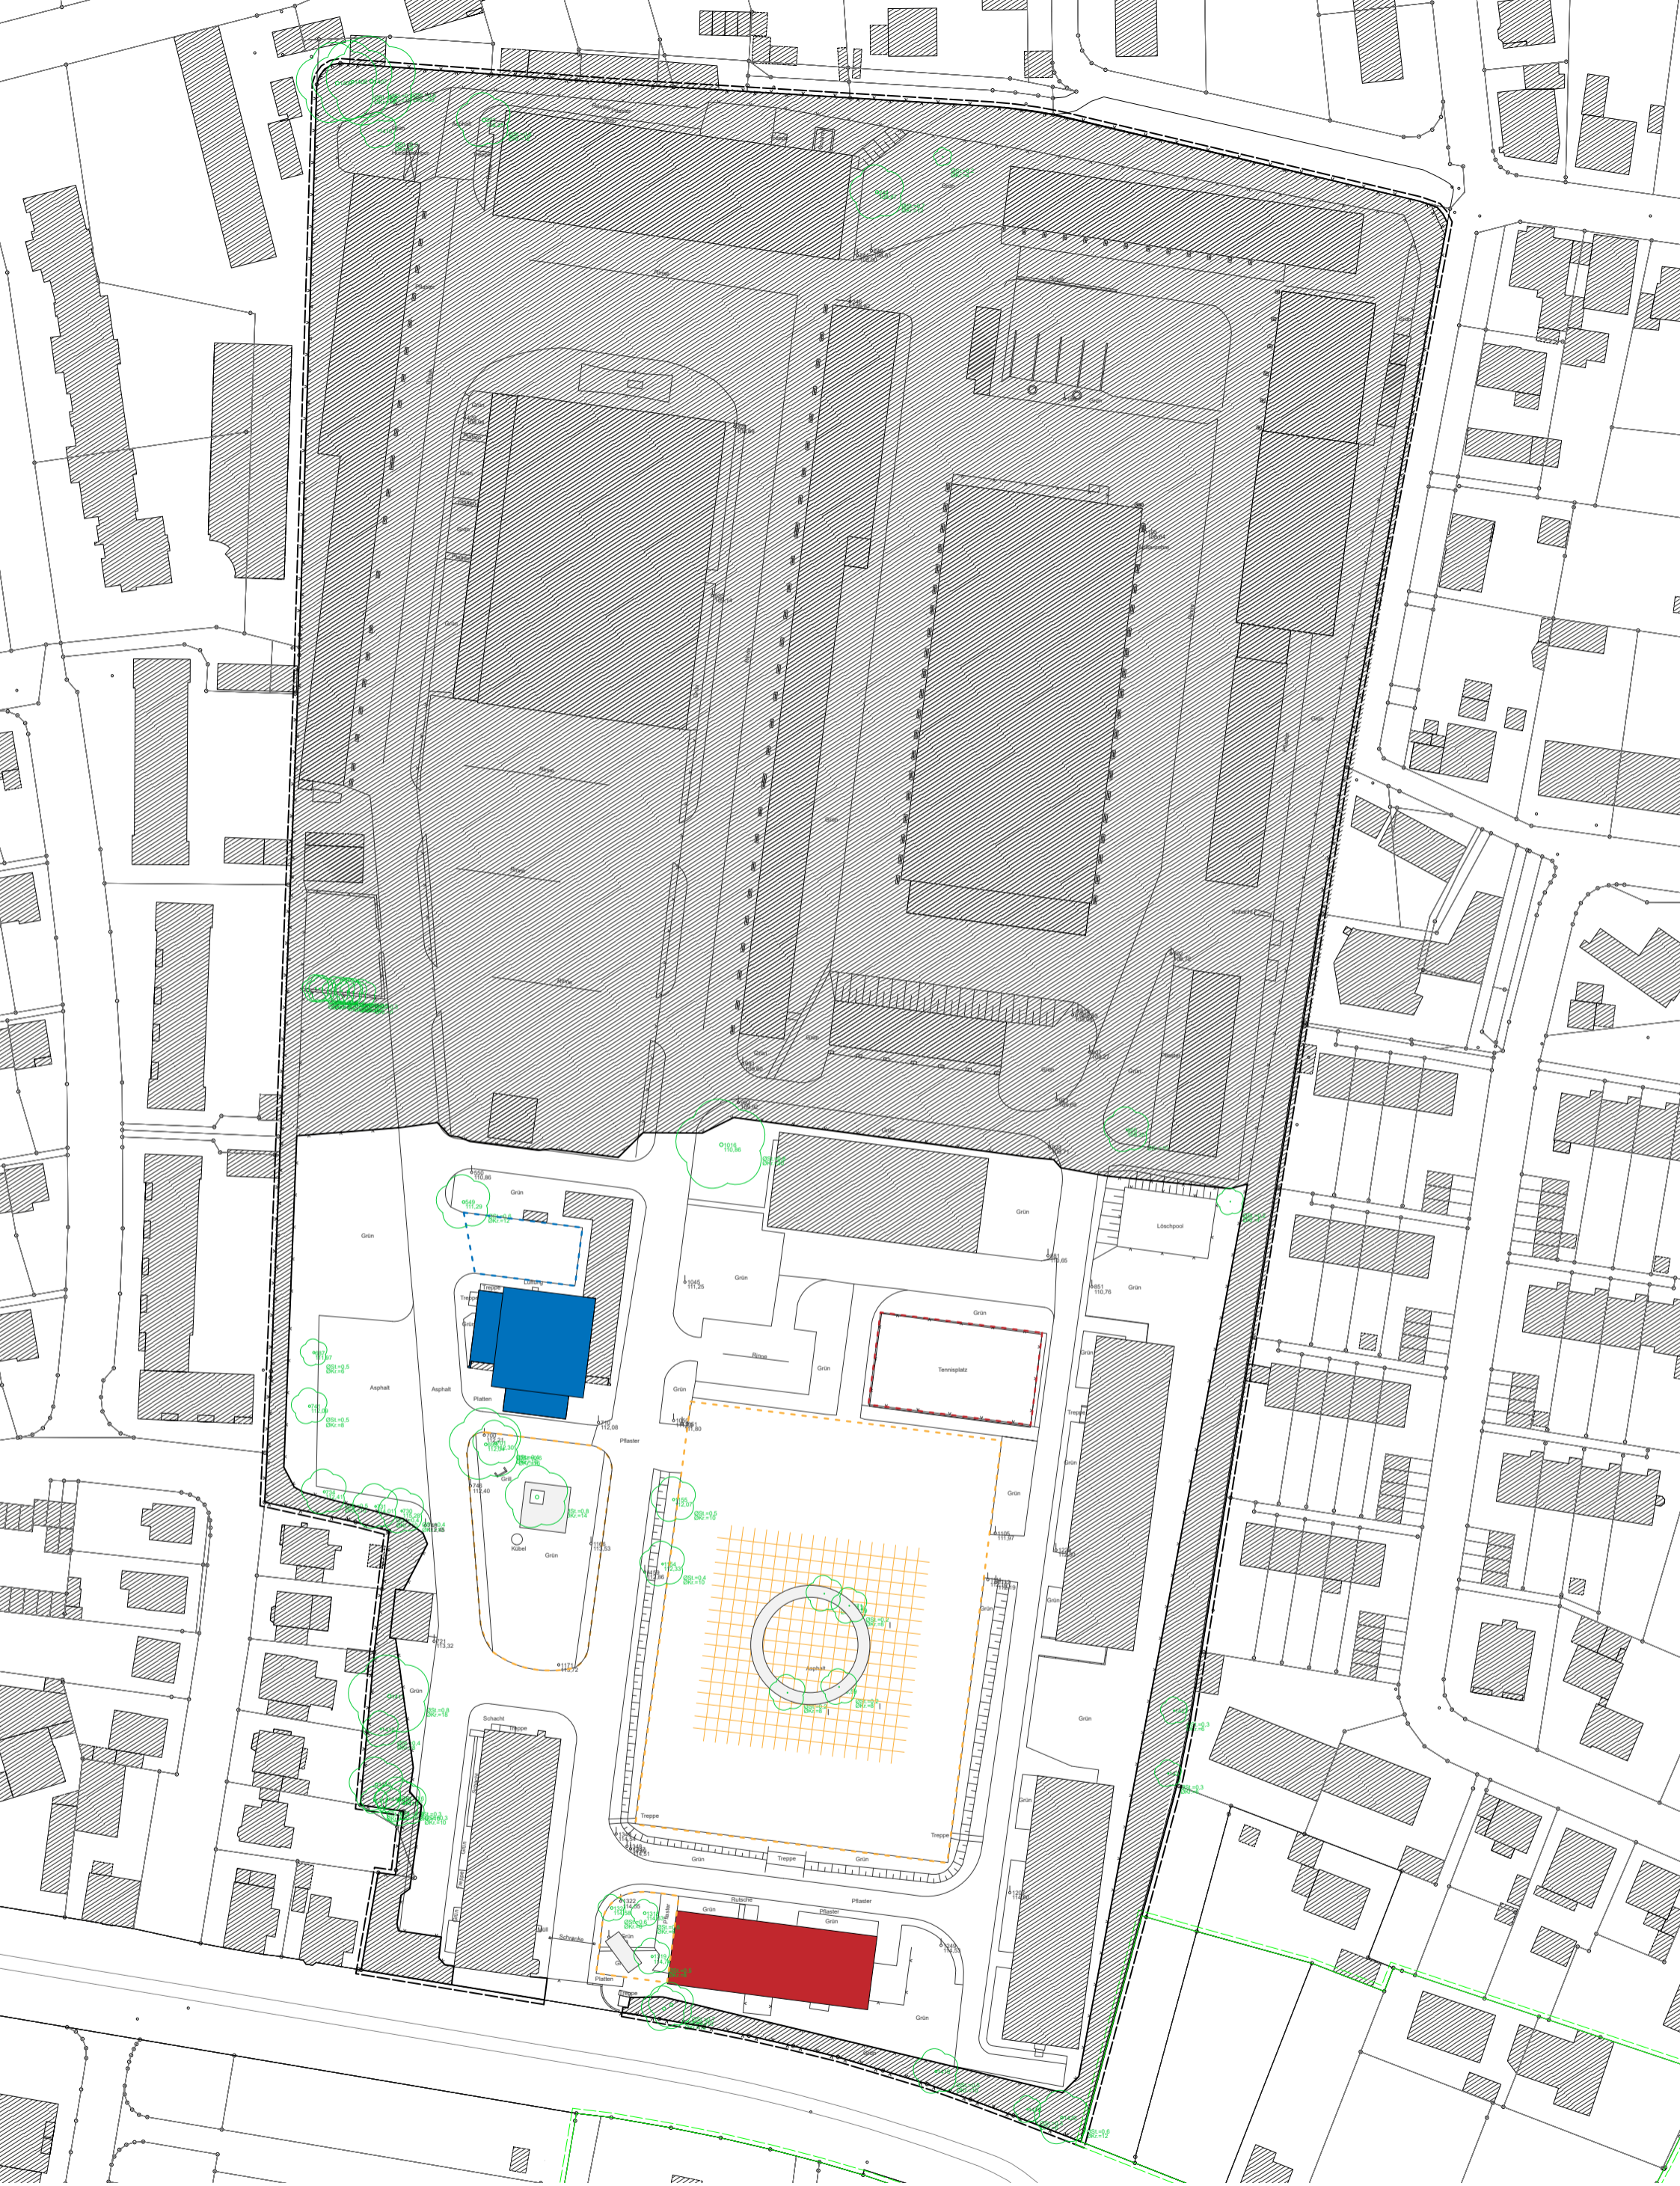

Cittadella_map
project proposal by **orizzontale**
curated by **TRANSURBAN**
supported by the **City of Bielefeld**

date: 08/05/2022

- exhibition
- workshop
- non-movable architectural intervention footprint
- external areas of interest to the architectural intervention
- external areas of interest to the exhibition
- external areas of interest to the workshop
- areas interdicted to the public