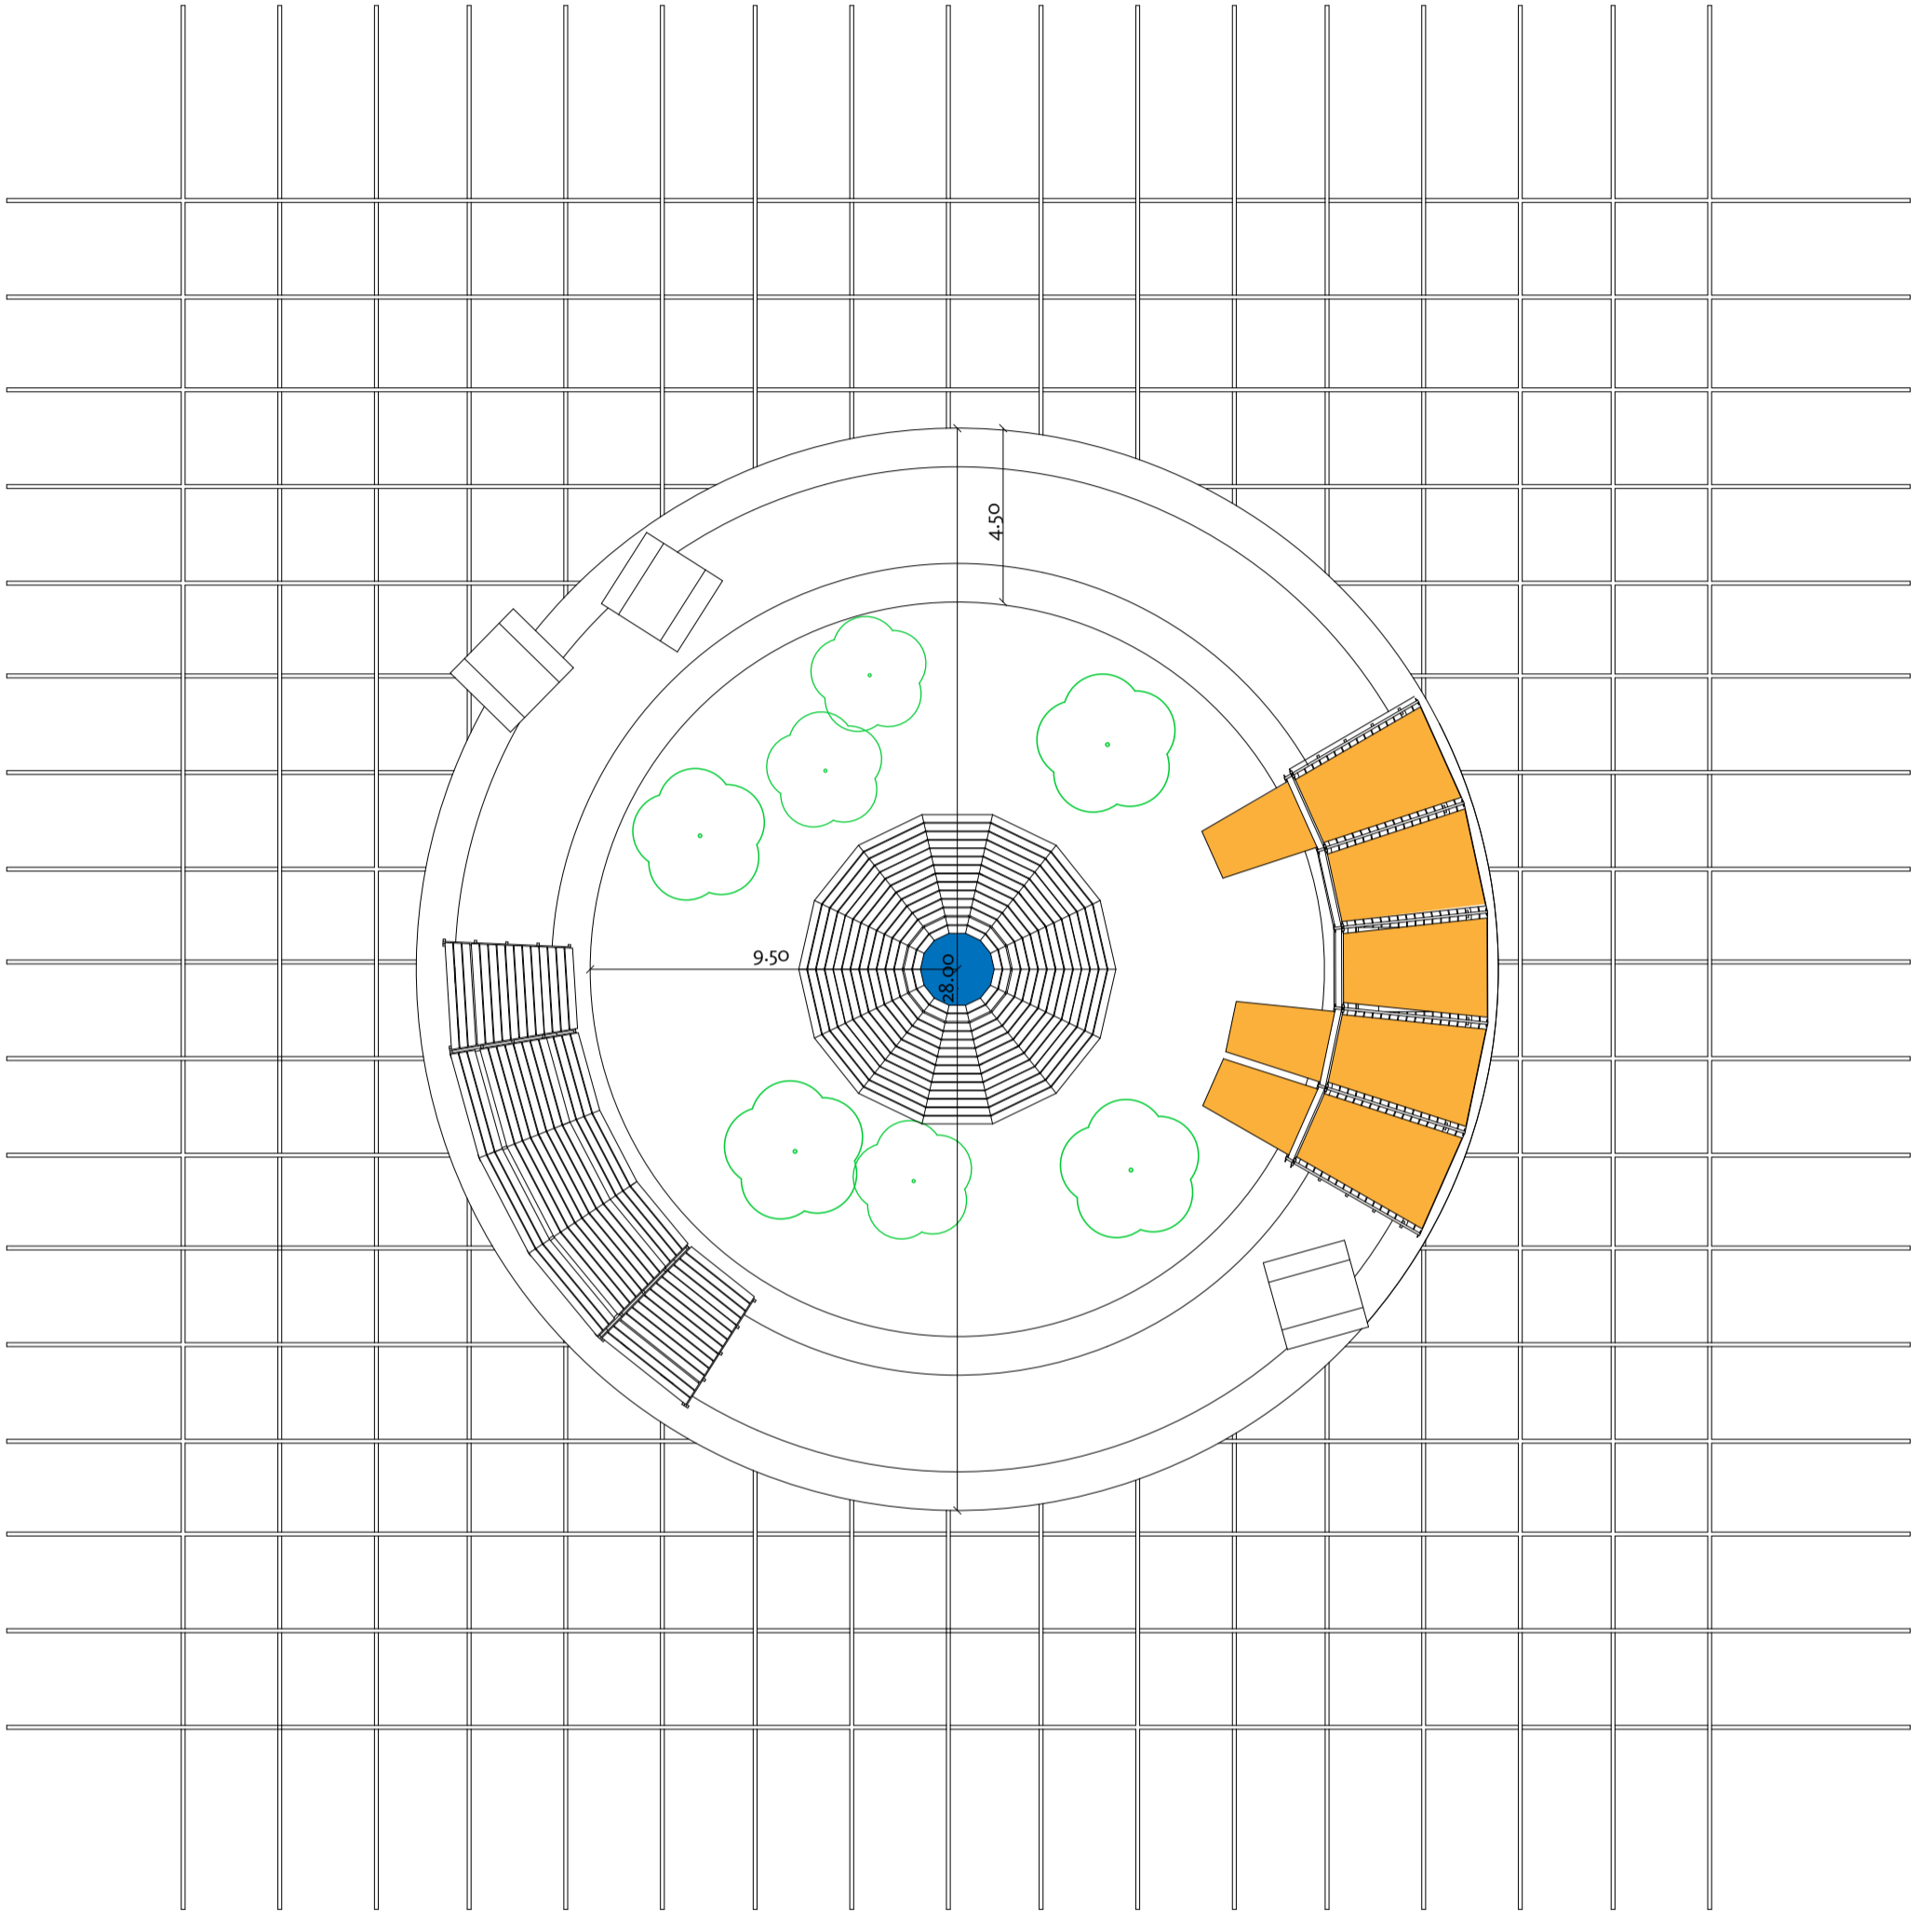

The intervention starts from a cutout of the boundless open spaces to resize the void and make it habitable, performing a sort of re-foundation of a new citadel built collectively and in a progressive way.

The new ring-shaped core is conceived as a space to be completed during the residency period: it will ultimately become an arena for running public activities and testing the new possible uses of this place. The central space is reminiscent of the vernacular architectures of nomadic populations, organized in adjacent parts around a center intended as a space for the community, but at the same time it opens up to the relationships with the surrounding spaces. These spaces will work as basic infrastructures for an interim use while waiting for the transformation that finally will return this space to the city.

date: 08/05/2022

- exhibition
- workshop
- non-movable architectural intervention footprint
- external areas of interest to the architectural intervention
- external areas of interest to the exhibition
- external areas of interest to the workshop
- areas interdicted to the public