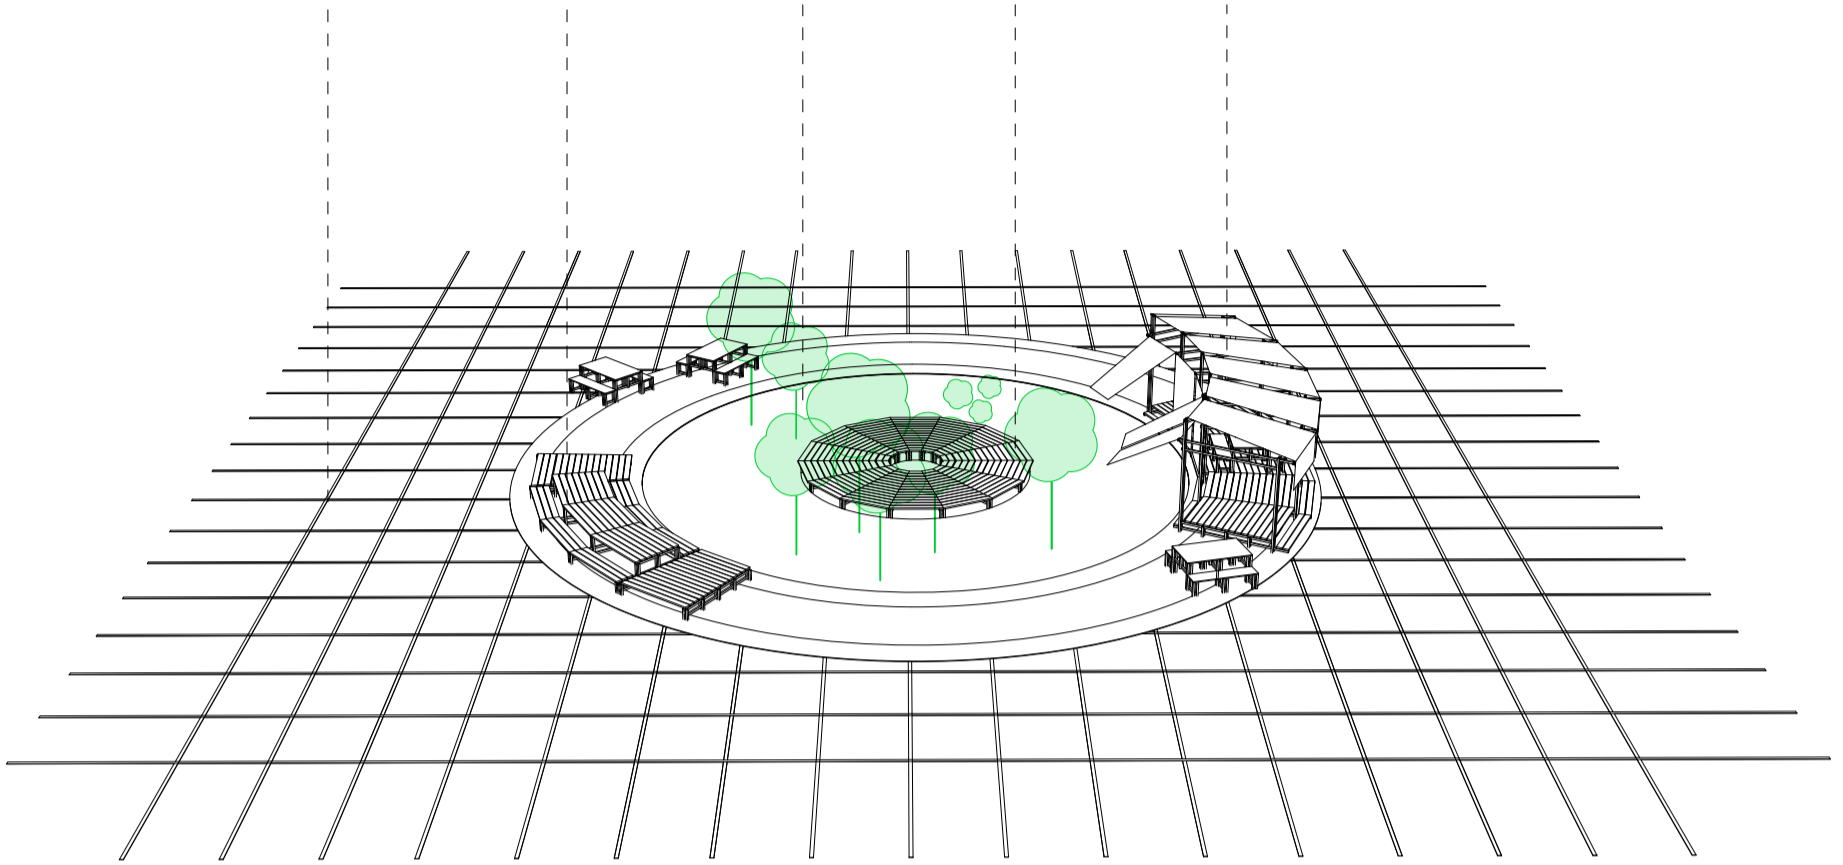

graphics

square
landmark
table
game
...

tribune

sculpture
game
bench
table
...

square

gardens
forest
landmark
...

island

stage
fountain
bench
pool
...

canopy

workshop
stage
bar
table
light
...