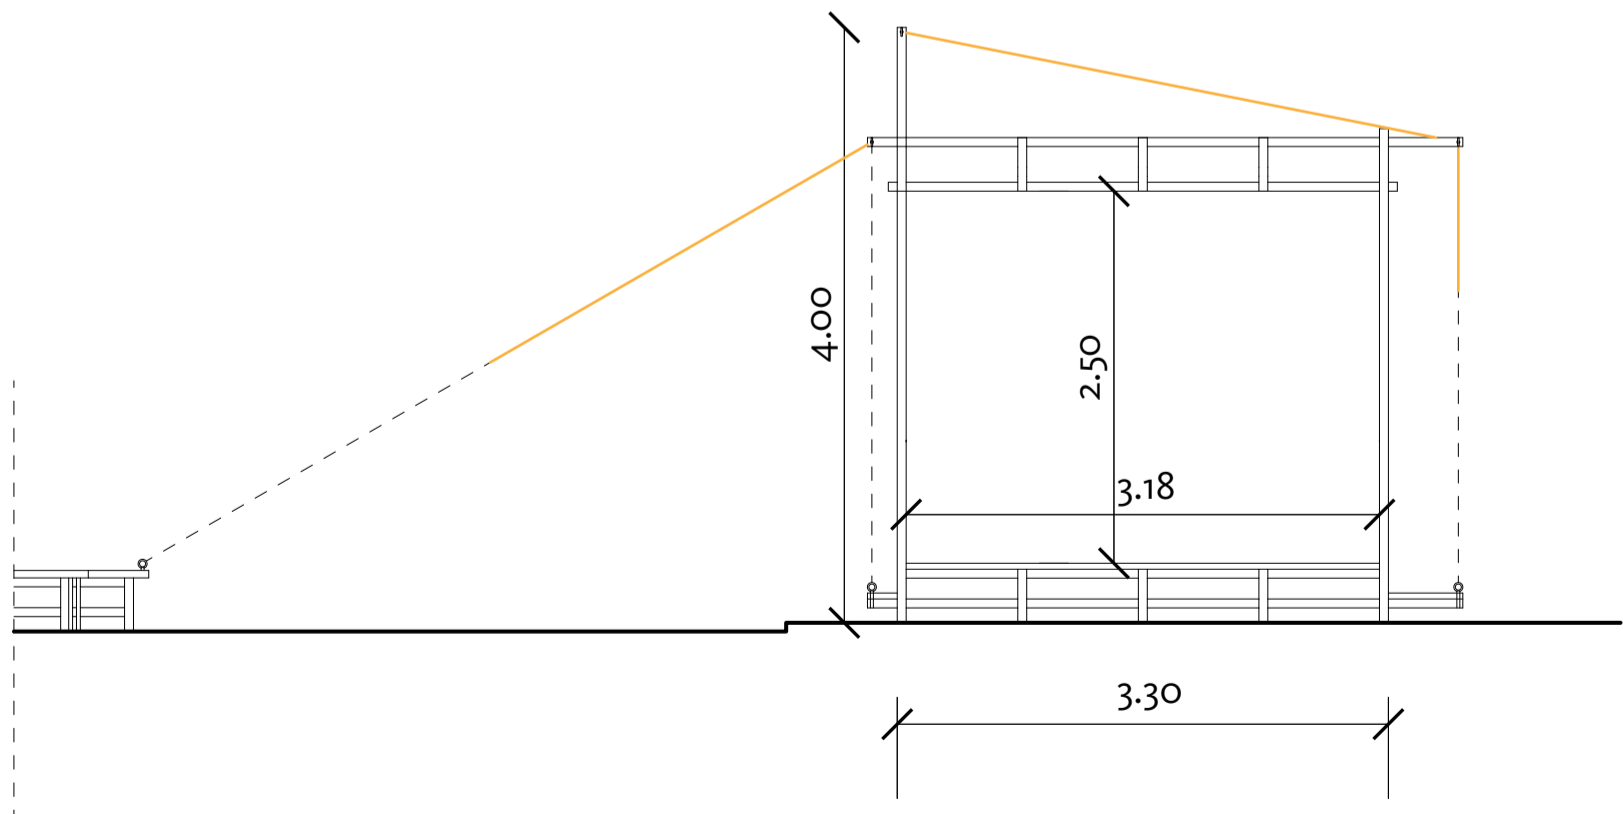

canopy

workshop  
stage  
bar  
table  
light  
...

12-15 June

8-14 August

15-21 August

22-28 August

Cittadella\_function scheme

project proposal by **orizzontale**  
curated by **TRANSURBAN**  
supported by the **City of Bielefeld**